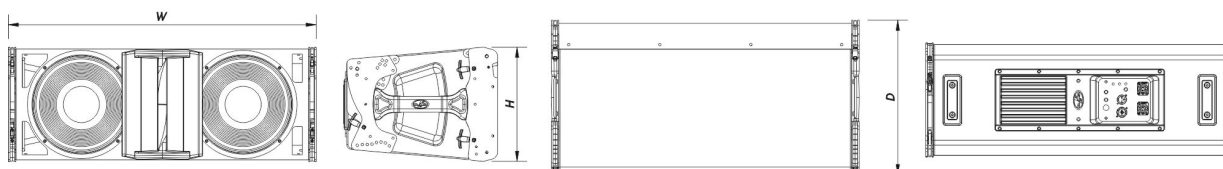

EVENT-210A-115

DAS Audio Group, S.L. - C/ Islas Baleares 24 - 46988
Fuente del Jarro - Valencia - Spain - Tel. +34961340860
Updated (DD/MM/YYYY): 23/01/2025

Enclosure Construction	Birch Plywood
Enclosure Geometry	Trapezoidal
Rigging	Captive Rigging System
Finish	ISO-flex Paint
Color	Black
Dimensions (H x W x D)	275 x 735 x 370 mm 10,8 x 28,9 x 14,6 in
Net Weight	32,5 kg (71,7 lb)

Components

LF Driver	10MI4
MF Driver	10MI4
HF Driver	M-75
Horn/Waveguide	BPS-90AR

Shipping

Carton Dimensions (H x W x D)	800 x 320 x 410 mm 31,5 x 12,6 x 16,1 in
Shipping Weight	34,5 kg (76,1 lb)

DIMENSIONS