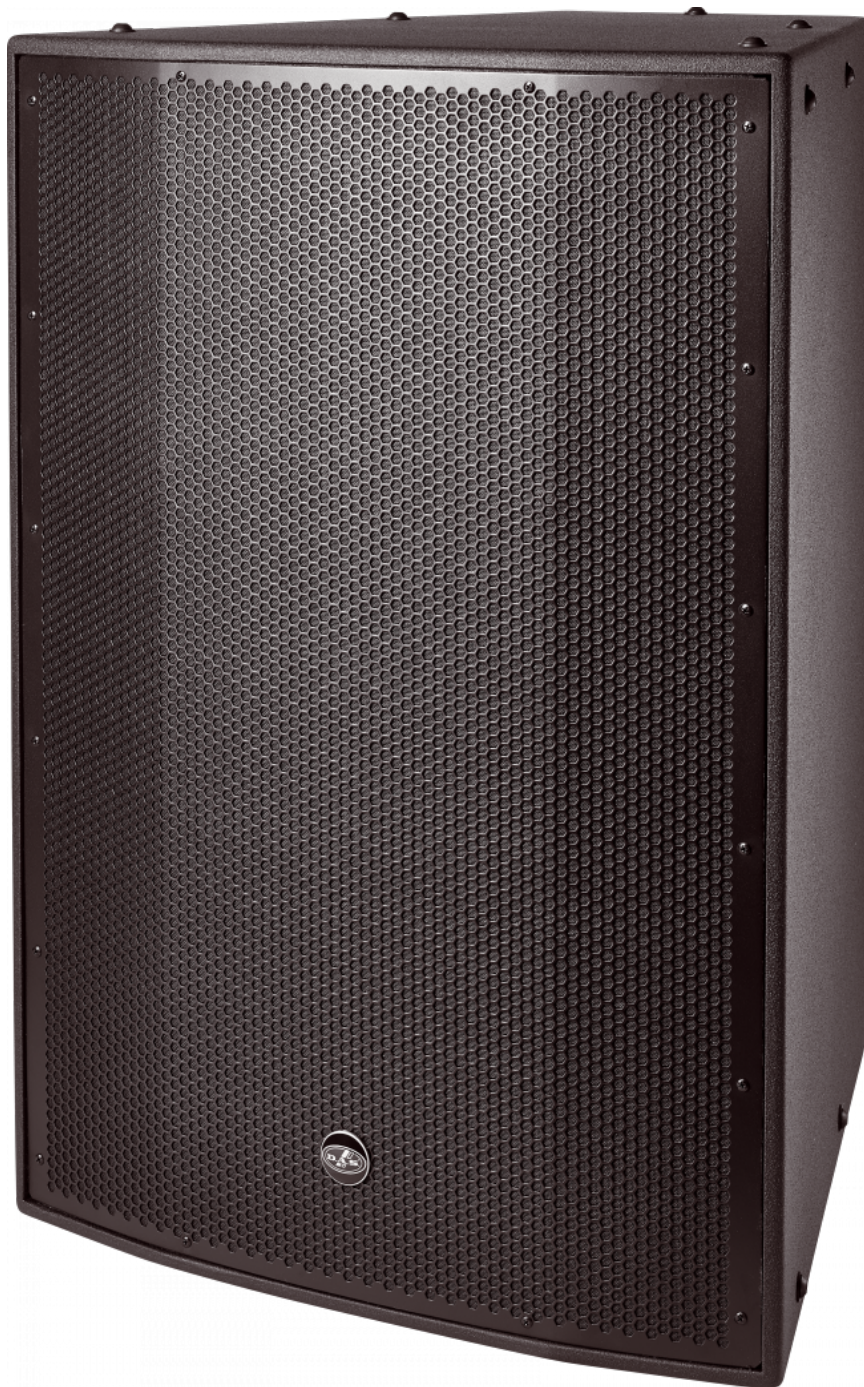

HQ series

HQ-112.43-CX

DAS Audio Group, S.L. - C/ Islas Baleares 24 - 46988
Fuente del Jarro - Valencia - Spain - Tel. +34961340860
Updated (DD/MM/YYYY): 31/01/2025

SOUND WITH SOUL

KEY FEATURES

- Two-way long-throw system
- Horn loaded 12" low frequency loudspeaker
- CX finish (ISO-flex) for covered exposure
- M-78N neodymium compression driver
- Selectable passive/bi-amplified operating modes
- Tight 40° x 30° coverage angles
- Rotatable horns
- Stainless steel rigging kit

DESCRIPTION

HQ-112.43 is a configurable, wide-range passive or bi-amplified two-way system designed for long-throw applications, providing efficient coverage over large distances. It is equipped with a 12" mid-low frequency driver, coupled to a high-Q waveguide to optimize coverage and performance, and an M-78N compression driver with a 1.5" titanium diaphragm. The system is optimized to deliver a clear and precise acoustic response. Additionally, it incorporates two rotatable waveguides, one for mid frequencies and one for high frequencies, facilitating installation in various configurations.

The system is available in two versions: CX (Covered Exposure), which is protected with an ISO-flex coating both externally and internally, and DX (Direct Exposure), which adds an external fiberglass layer and an internal gel seal for enhanced weather resistance. Both versions comply with the IP54 standard, ensuring durability in demanding environments.