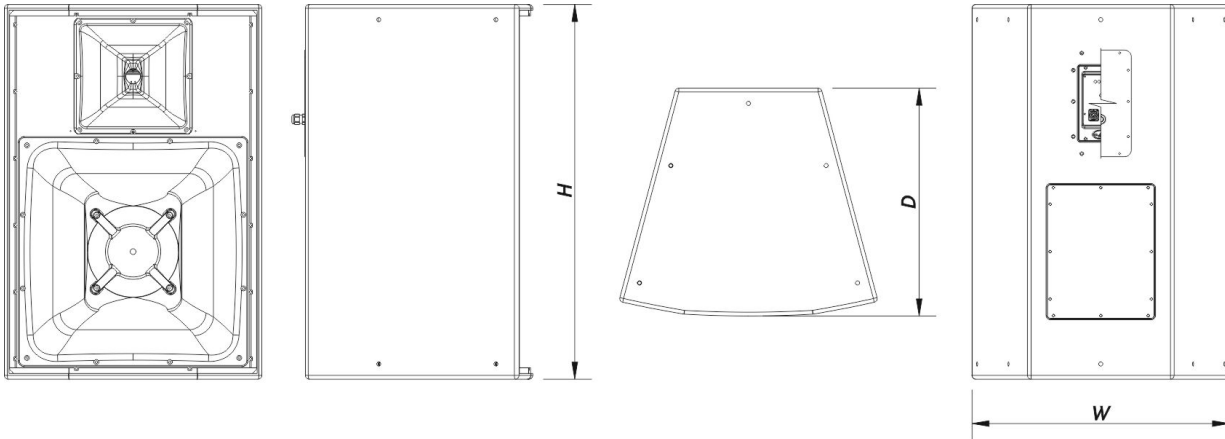

DIMENSIONS

ORDERING INFORMATION

Model	Description	P/N
System		
HQ-112.43-CX		10432080
Replacement Parts		
12HQN	Cone Transducer	20208890
BCH-4030-7037	Horn	30006309
BCM-4030-7037	Horn	30006310
F-HQ112.43	Filter	30006506
GM-12HQ	Recone Kit	20208536
GM-M75N	Diaphragm	20205080
M-78N	Compression Driver	20208860
Accessories		

HQ-112.43-CX

DAS Audio Group, S.L. - C/ Islas Baleares 24 - 46988
Fuente del Jarro - Valencia - Spain - Tel. +34961340860
Updated (DD/MM/YYYY): 31/01/2025

SOUND WITH SOUL