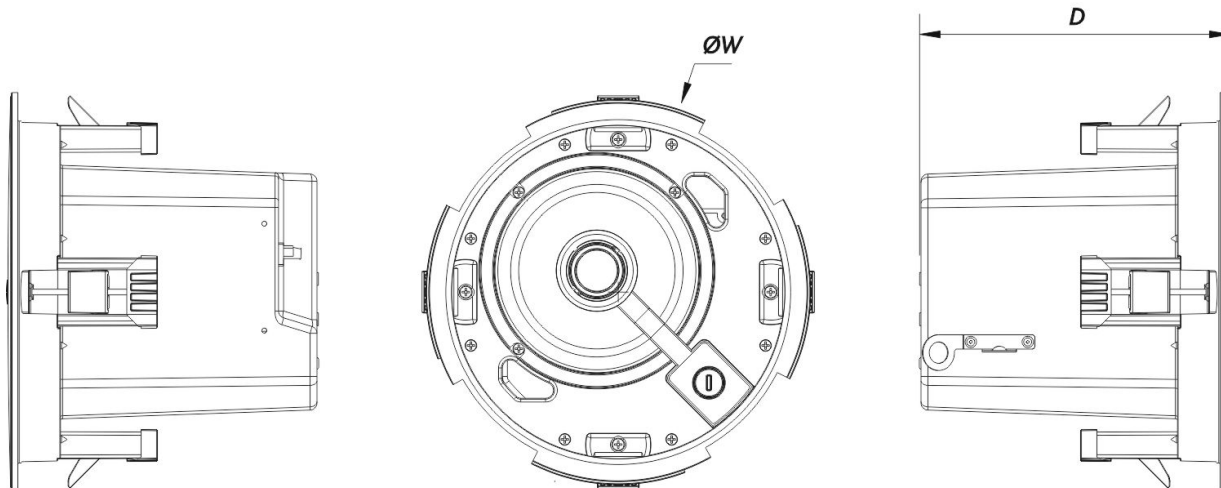

Enclosure

Enclosure Construction	Steel
Enclosure Geometry	Round
Cut Out Diameter	245 mm (9,6 in)
Depth	220 mm (8,6 in)
Dimensions (H x W x D)	280 x 280 x 220 mm 11,0 x 11,0 x 8,6 in
Net Weight	4,3 kg (9,5 lb)

Components

MF Driver	6B
HF Driver	TWT-65

DIMENSIONS

Model	Description	P/N

DECO-65-T

DAS Audio Group, S.L. - C/ Islas Baleares 24 - 46988
Fuente del Jarro - Valencia - Spain - Tel. +34961340860
Updated (DD/MM/YYYY): 23/01/2025