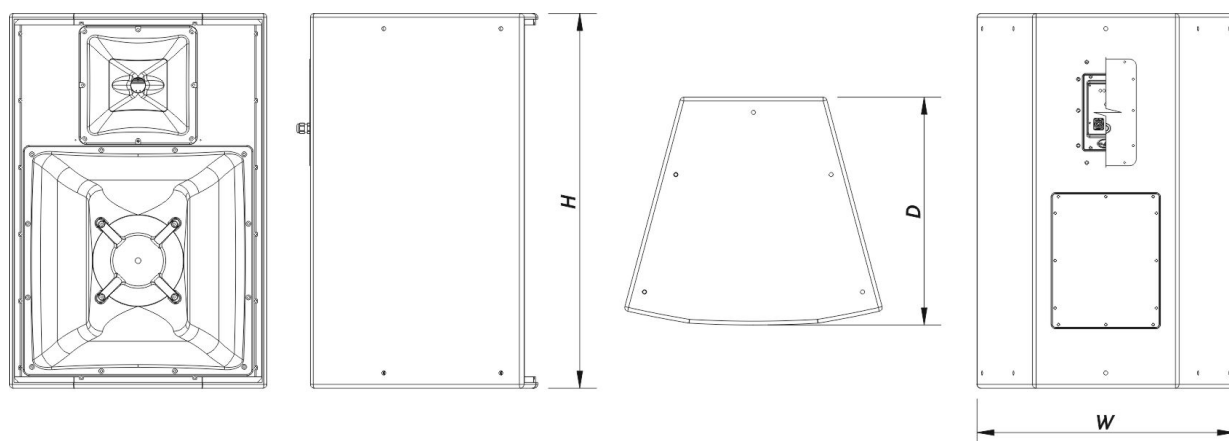

DIMENSÕES

HQ-112.64-CX

DAS Audio Group, S.L. - C/ Islas Baleares 24 - 46988
Fuente del Jarro - Valencia - Spain - Tel. +34961340860
Updated (DD/MM/YYYY): 14/04/2026

DAS AUDIO