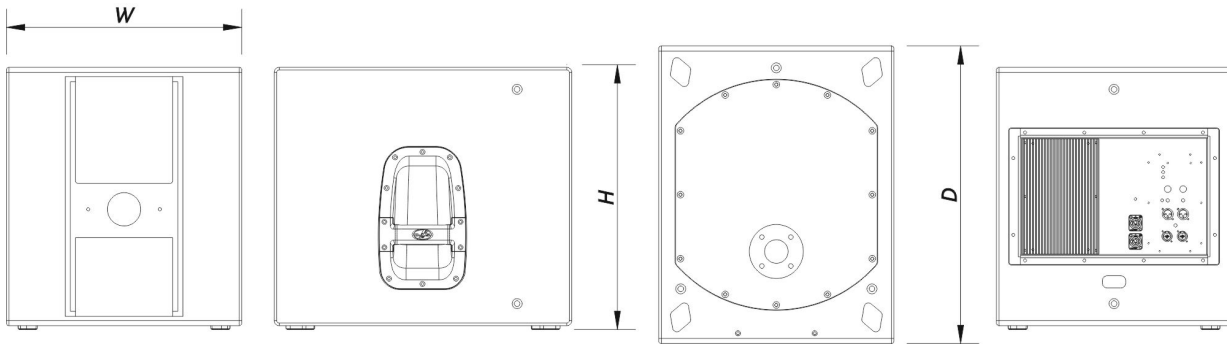

Enclosure

Enclosure Construction	Birch Plywood
Enclosure Geometry	Rectangular
Rigging	M10 Rigging Points
Finish	ISO-flex Paint
Color	Black
Dimensions (H x W x D)	515 x 465 x 585 mm 20,3 x 18,3 x 23,0 in
Net Weight	31,0 kg (68,3 lb)

Shipping

Carton Dimensions (H x W x D)	580 x 510 x 632 mm 22,8 x 20,1 x 24,9 in
Shipping Weight	37,0 kg (81,6 lb)

DIMENSIONS

ORDERING INFORMATION

Model	Description	P/N
-------	-------------	-----

System

ARTEC-S15A-115		10423720
----------------	--	----------