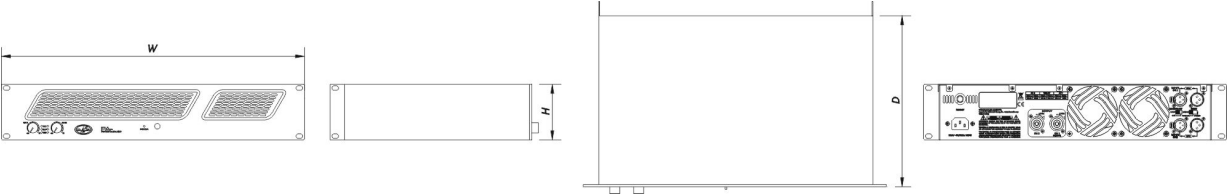

Dimensions (H x W x D)	88 x 482 x 294 mm 3,5 x 19,0 x 11,6 in
Net Weight	19,5 kg (43,0 lb)

Shipping

Carton Dimensions (H x W x D)	160 x 580 x 540 mm 6,3 x 22,8 x 21,3 in
Shipping Weight	19,0 kg (41,8 lb)

DIMENSIONS

ORDERING INFORMATION

Model	Description	P/N
System		
PA-2700		10717130

Dimensions-Weight

PA-2700

DAS Audio Group, S.L. - C/ Islas Baleares 24 - 46988
Fuente del Jarro - Valencia - Spain - Tel. +34961340860
Updated (DD/MM/YYYY): 04/12/2024

SOUND WITH SOUL