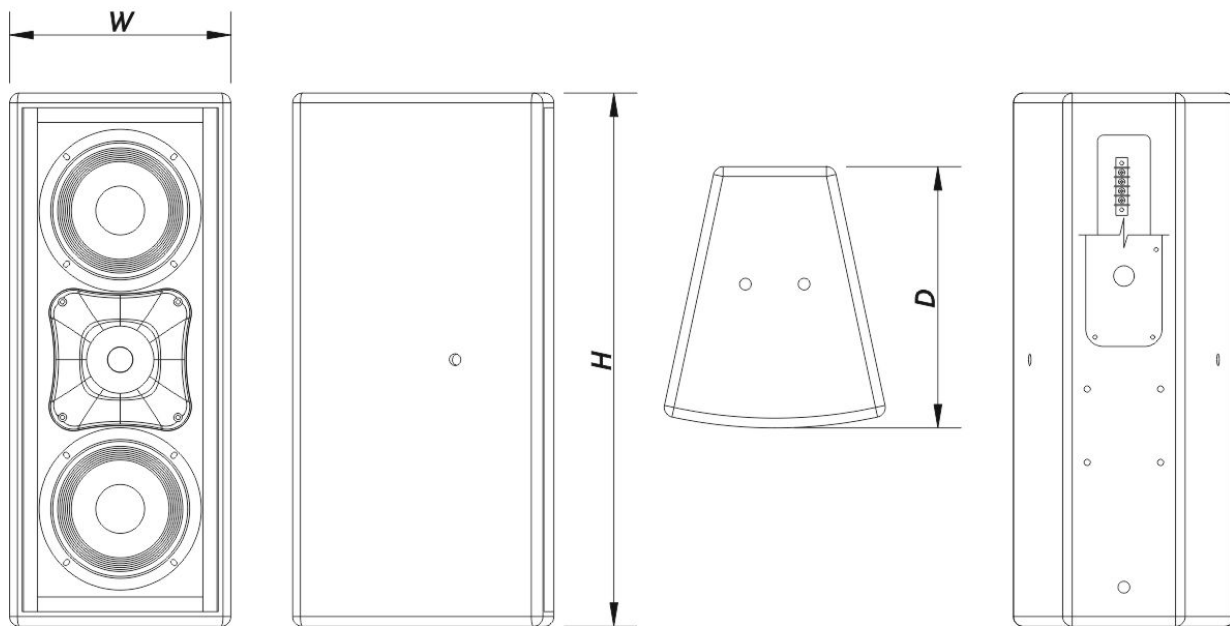

ORDERING INFORMATION

Model	Description	P/N
System		
WR-8826-TDX		10428040
Replacement Parts		
6B	Cone Transducer	20208260
BC-88	Horn	30003945
F-WR8826	Filter	30005704
M-1	Transducer	20208250
Accessories		
ANL-2	Rigging Accessories	10101020
AX-SPG1	Installation & Stacking Acc.	10105050

WR-8826-TDX

DAS Audio Group, S.L. - C/ Islas Baleares 24 - 46988
Fuente del Jarro - Valencia - Spain - Tel. +34961340860
Updated (DD/MM/YYYY): 16/04/2025