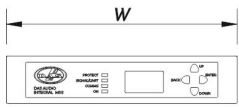

DIMENSIONS