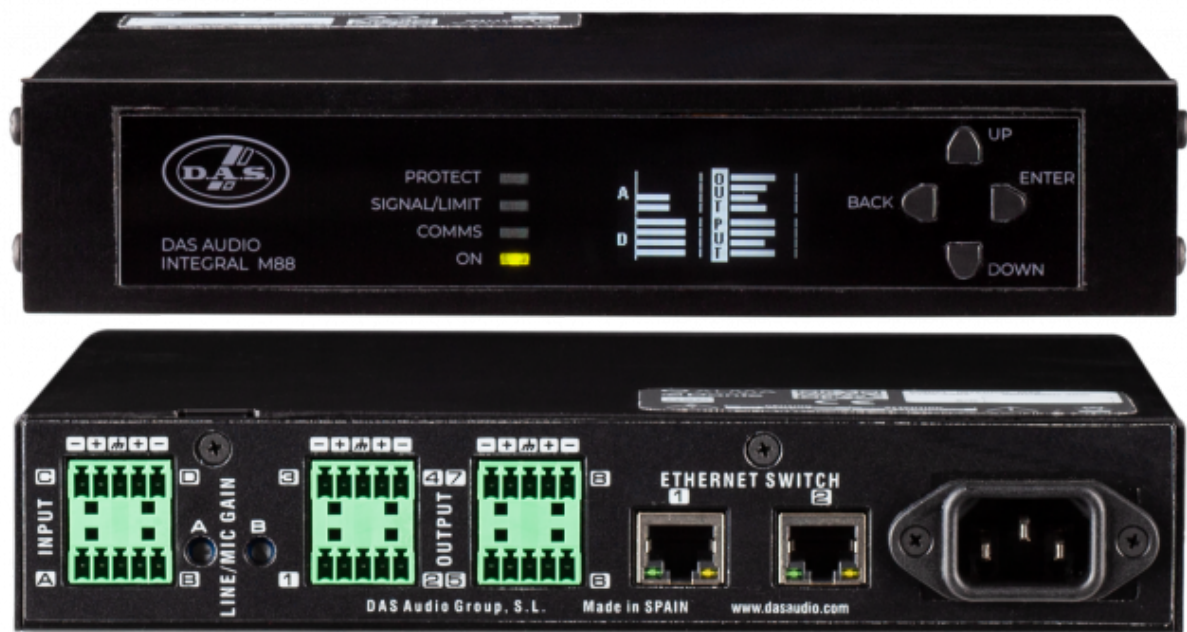

INTEGRAL series

INTEGRAL-M88

DAS Audio Group, S.L. - C/ Islas Baleares 24 - 46988
Fuente del Jarro - Valencia - Spain - Tel. +34961340860
Updated (DD/MM/YYYY): 06/09/2024

KEY FEATURES

- 8 CH Matrix with high-performance integrated DSP
- 4 independent analog inputs
- 2 inputs with selectable MIC/Line option and phantom
- 8 Analog output channels
- 4 x 4 CH DANTE digital audio
- ALMA management control and monitoring
- Priority assignment
- Input and output flexible routing

DESCRIPTION

INTEGRAL-M88 is a half rack mount 1U size installation matrix with 4 analog input channels and eight analog output channels. Besides the analog audio inputs and outputs, a DANTE digital audio 4x4 chipset is included by default with the units. Control, configuration and management of the devices shall be done via ALMA software over IP or using Open Sound Control (OSC) protocol.

Priority capabilities, full matrix and routing options make this unit essential as the "brain" of any type of installation. The internal memory resources allow to store more than 100 "global presets" and more than 200 "output channel presets" (speaker presets). A bank of output channel presets with specific processing parameters for all DAS Audio speakers is included allowing the users to configure each channel independently. For instance, it would be possible to recall for output 1 the preset of Q-23T, for output 2 the preset of Arco-4T, for output 3 the preset of Q-10 etc.

The unit includes an OLED display (1.54") with control knobs for intuitive and easy navigation as well meters to monitor signal levels. Basic parameters can be accessible via front panel control knobs; input and output levels, global preset recall, output channel preset recall, mute, source selection, link manager functions, priority enabling etc.