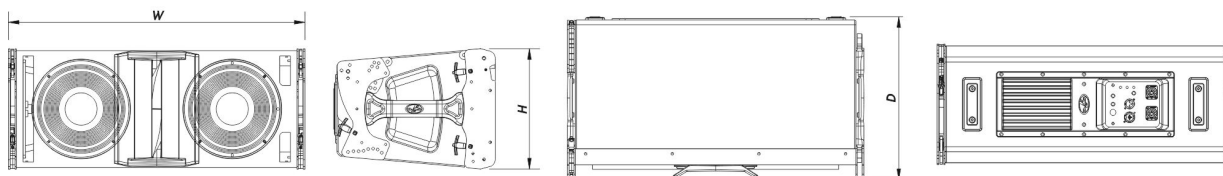

Enclosure Construction	Birch Plywood
Enclosure Geometry	Trapezoidal
Rigging	Captive Rigging System
Finish	ISO-flex Paint
Color	Black
Dimensions (H x W x D)	275 x 675 x 370 mm 10,8 x 26,6 x 14,6 in
Net Weight	31,0 kg (68,3 lb)

Components

LF Driver	8CM4
MF Driver	8CM4
HF Driver	M-75
Horn/Waveguide	BPS-90AR

Shipping

Carton Dimensions (H x W x D)	770 x 341 x 431 mm 30,3 x 13,4 x 17,0 in
Shipping Weight	33,0 kg (72,8 lb)

DIMENSIONS

EVENT-208A-230

DAS Audio Group, S.L. - C/ Islas Baleares 24 - 46988
Fuente del Jarro - Valencia - Spain - Tel. +34961340860
Updated (DD/MM/YYYY): 04/12/2024

SOUND WITH SOUL