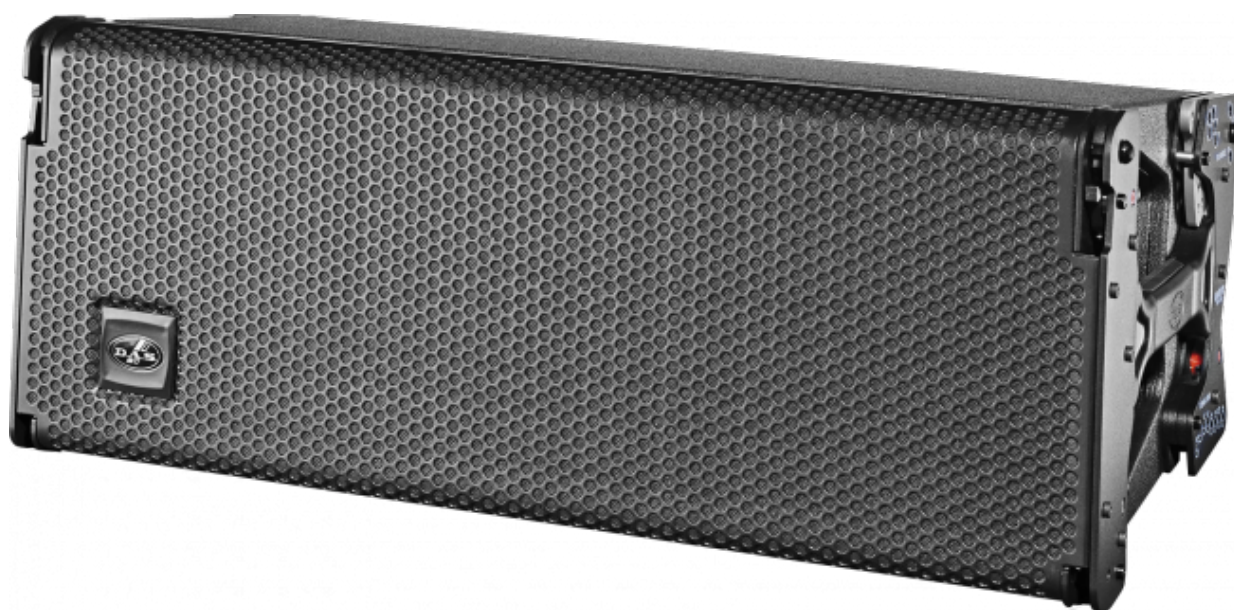

event

line array

EVENT-208A-230

DAS Audio Group, S.L. - C/ Islas Baleares 24 - 46988
Fuente del Jarro - Valencia - Spain - Tel. +34961340860
Updated (DD/MM/YYYY): 04/12/2024

SOUND WITH SOUL

KEY FEATURES

- Powered 3-way system
- Light-weight Class D amplifier topology
- High-end DSP chipsets
- Easy-DSP™ Interface
- Quality Neutrik® connectors
- Durable ISO-flex finish
- Robust “quick-rig” professional rigging hardware
- Proprietary injected aluminium HF waveguide
- DAS M-75 compression driver

DESCRIPTION

The EVENT-208A Line is a three-way powered line array in a double 8” configuration. The DAS loudspeaker units have been teamed up with a single M-75 compression driver and purpose-designed injected aluminum high frequency waveguide.

The EVENT-208A line array is powered by a three channel Class D amplifier which provides 360 W_{peak} per channel. The amp’s rear panel includes quality Neutrik® XLR and powerCON connectors, status LEDs to facilitate setup and DAS’s Easy-DSP™ interface which simplifies preset selection for the number of units and throw depth.