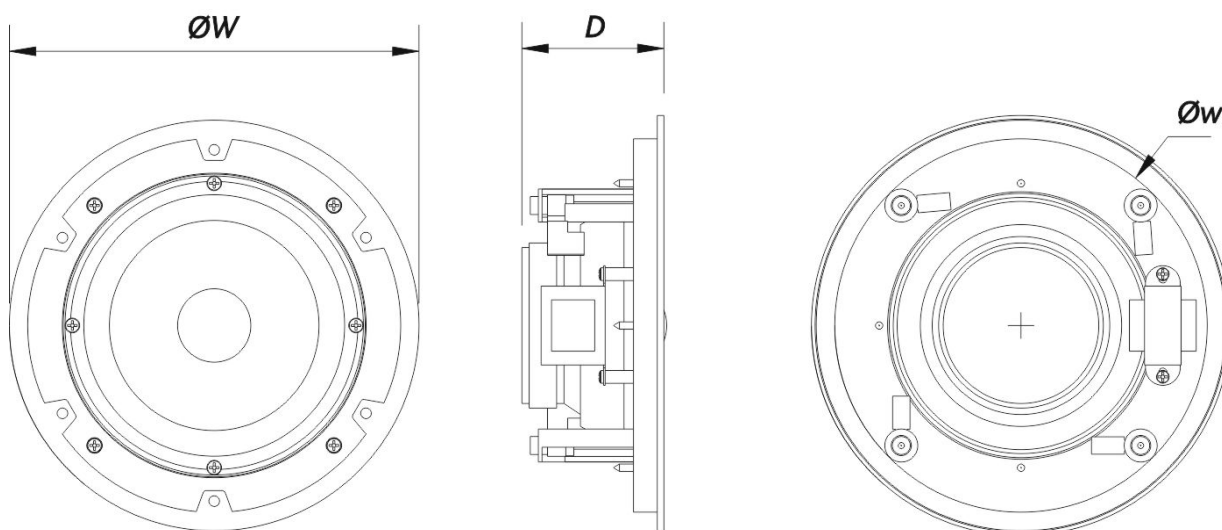

Connectors

Audio Input Connector	Spring Terminals
Audio Output Connector	Spring Terminals

Enclosure

Enclosure Geometry	Round
Color	White

DECO-6-T

Cut Out Diameter	210 mm (8,3 in)
Depth	80 mm (3,2 in)
Dimensions (H x W x D)	230 x 230 x 80 mm 9,0 x 9,0 x 3,2 in
Net Weight	1,4 kg (3,1 lb)

Shipping

Carton Dimensions (H x W x D)	270 x 250 x 390 mm 10,6 x 9,8 x 15,4 in
Shipping Weight	1,5 kg (3,3 lb)

DIMENSIONS

ORDERING INFORMATION

Model	Description	P/N
System		

DECO-6-T

DAS Audio Group, S.L. - C/ Islas Baleares 24 - 46988
 Fuente del Jarro - Valencia - Spain - Tel. +34961340860
 Updated (DD/MM/YYYY): 04/12/2024