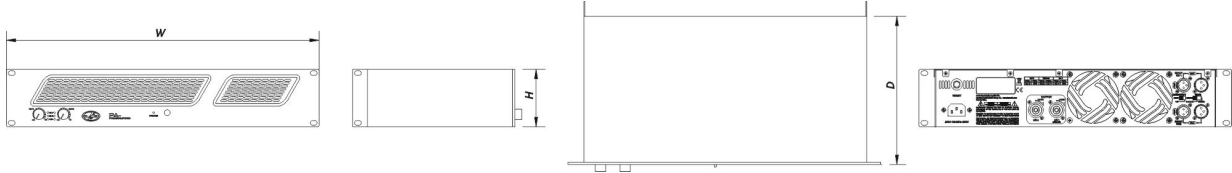

Dimensions (H x W x D)	88 x 482 x 227 mm 3,5 x 19,0 x 8,9 in
Net Weight	12,7 kg (28,0 lb)

Shipping

Carton Dimensions (H x W x D)	160 x 580 x 540 mm 6,3 x 22,8 x 21,3 in
Shipping Weight	13,0 kg (28,6 lb)

DIMENSIONS

ORDERING INFORMATION

Model	Description	P/N
System		
PA-900		10717110

Dimensions-Weight

PA-900

DAS Audio Group, S.L. - C/ Islas Baleares 24 - 46988
Fuente del Jarro - Valencia - Spain - Tel. +34961340860
Updated (DD/MM/YYYY): 04/12/2024

SOUND WITH SOUL