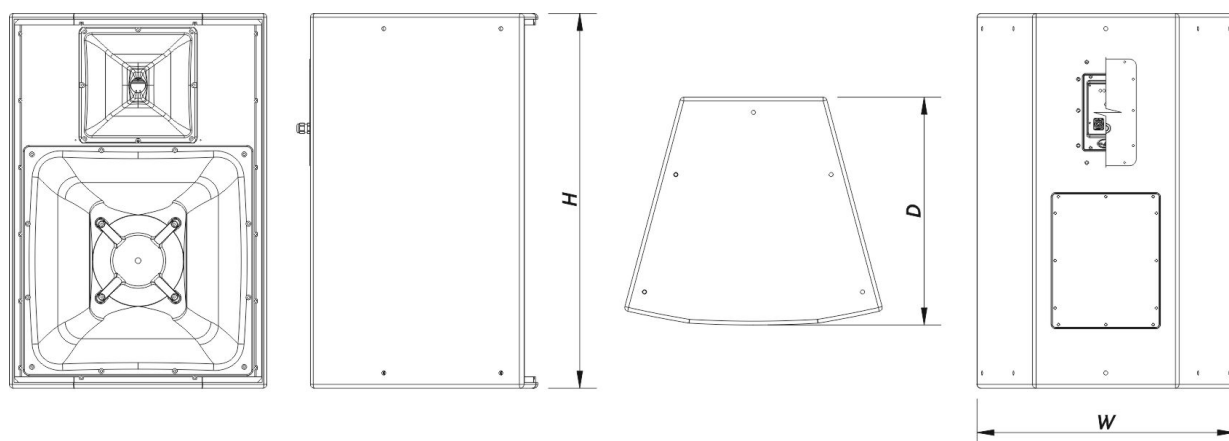

## Enclosure

Enclosure Construction	Birch Plywood
Enclosure Geometry	Trapezoidal
Rigging	M10 Rigging Points
Finish	Fiberglass
Color	Black
Dimensions ( H x W x D )	990 x 685 x 720 mm 39,0 x 27,0 x 28,4 in
Net Weight	62,5 kg ( 137,8 lb )

## DIMENSIONS