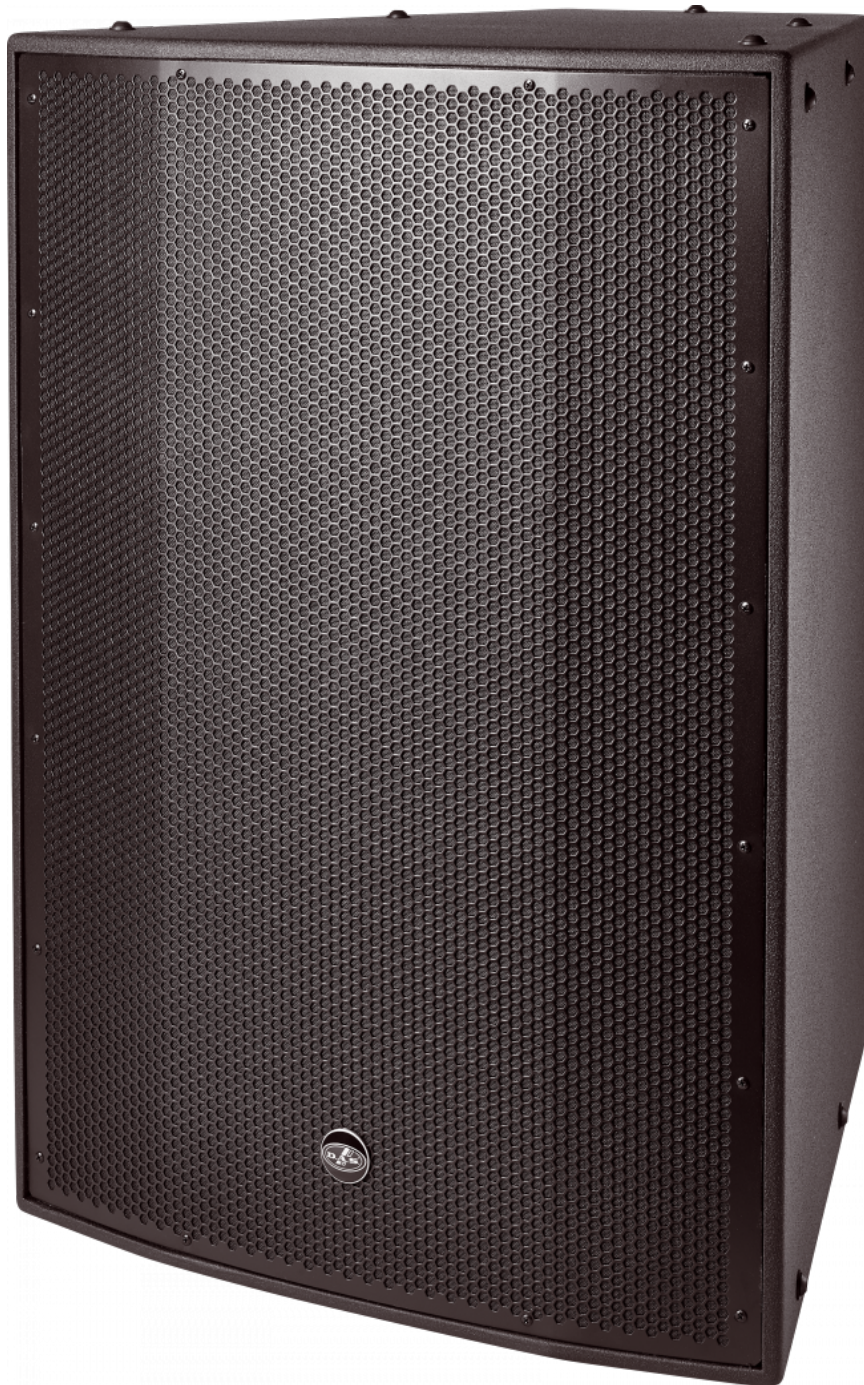

HQ series

HQ-218-CX

DAS Audio Group, S.L. - C/ Islas Baleares 24 - 46988
Fuente del Jarro - Valencia - Spain - Tel. +34961340860
Updated (DD/MM/YYYY): 07/02/2025

SOUND WITH SOUL

KEY FEATURES

- Flyable low frequency system
- CX finish (ISO-flex) for covered exposure
- Two 18LX loudspeakers
- Bass-reflex configuration
- High power handling capacity
- Stainless steel rigging kit

DESCRIPTION

HQ-218 is a subwoofer designed for medium- to large-scale applications, ideal for venues such as pavilions, stadiums, and auditoriums. The system features two 18" long-excursion drivers equipped with 4" voice coils, mounted in a direct-radiation configuration, allowing it to deliver powerful and controlled low-frequency performance.

HQ-218 covers a frequency range from 50 Hz to 125 Hz, reaching a maximum sound pressure level of 140 dB SPL. With a power handling capacity of 2000 W RMS and 8000 W peak power, this system is designed to provide a deep and impactful bass response in demanding environments.

The enclosure is built from birch plywood and is available in two versions: CX (Covered Exposure), featuring an ISO-flex coating on both the interior and exterior, and DX (Direct Exposure), which adds an external fiberglass layer and an internal gel coating for enhanced weather resistance. Both versions comply with the **IP54** standard, ensuring the system's durability in adverse weather conditions.