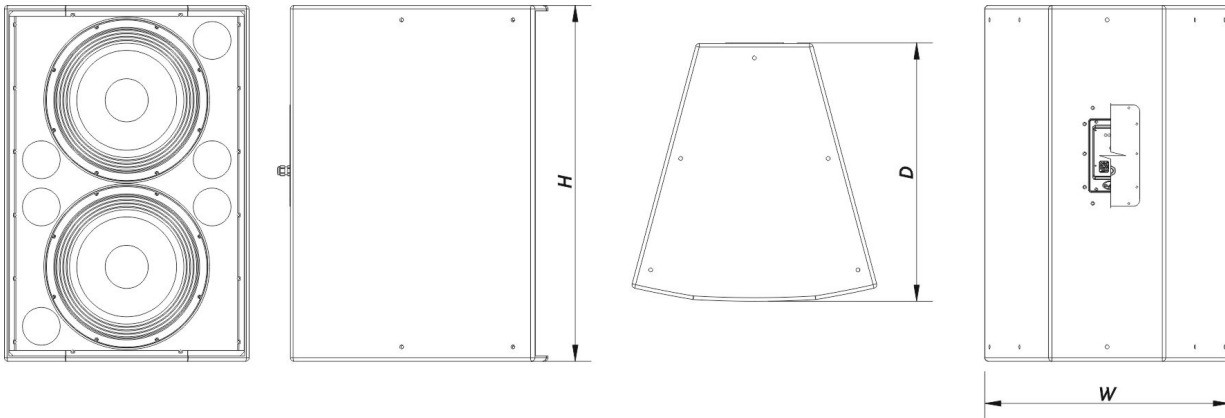

Connectors

Audio Input Connector	1 x speakON NL4 Covered Barrier Strip Terminals
Audio Output Connector	1 x speakON NL4 Covered Barrier Strip Terminals

Enclosure

Enclosure Construction	Birch Plywood
Enclosure Geometry	Rectangular
Rigging	M10 Rigging Points
Finish	ISO-flex Paint
Color	Black
Depth	720 mm (28,4 in)
Dimensions (H x W x D)	990 x 685 x 720 mm 39,0 x 27,0 x 28,4 in
Net Weight	67,0 kg (147,7 lb)

Carton Dimensions (H x W x D)	1.070 x 650 x 745 mm 42,1 x 25,6 x 29,3 in
Shipping Weight	78,0 kg (172,0 lb)

DIMENSIONS

ORDERING INFORMATION

Model	Description	P/N
System		
HQ-218-CX		10432110
Replacement Parts		
18LX	Cone Transducer	10214270
GM-18LX	Recone Kit	20208310