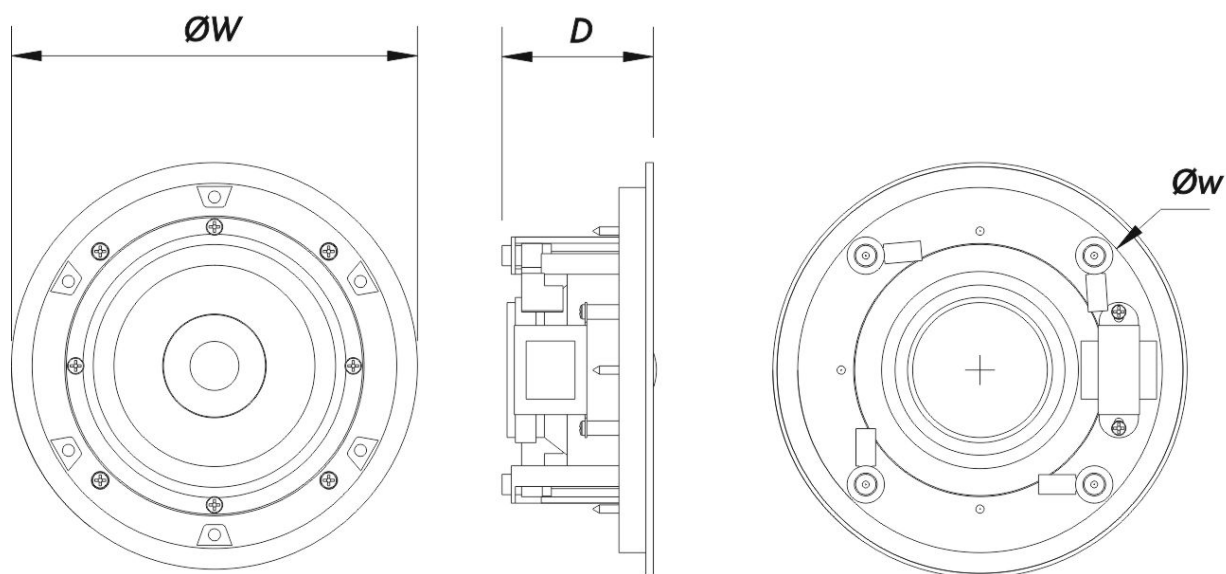

Connectors

Audio Input Connector	Spring Terminals
Audio Output Connector	Spring Terminals

Enclosure

Enclosure Geometry	Round
Color	White

DECO-5-T

Cut Out Diameter	181 mm (7,2 in)
Depth	75 mm (3,0 in)
Dimensions (H x W x D)	205 x 205 x 75 mm 8,0 x 8,0 x 3,0 in
Net Weight	0,9 kg (2,0 lb)

Shipping

Carton Dimensions (H x W x D)	250 x 230 x 370 mm 9,8 x 9,1 x 14,6 in
Shipping Weight	1,0 kg (2,2 lb)

DIMENSIONS

ORDERING

Model	Description	P/N
-------	-------------	-----

DECO-5-T

DAS Audio Group, S.L. - C/ Islas Baleares 24 - 46988
 Fuente del Jarro - Valencia - Spain - Tel. +34961340860
 Updated (DD/MM/YYYY): 04/12/2024