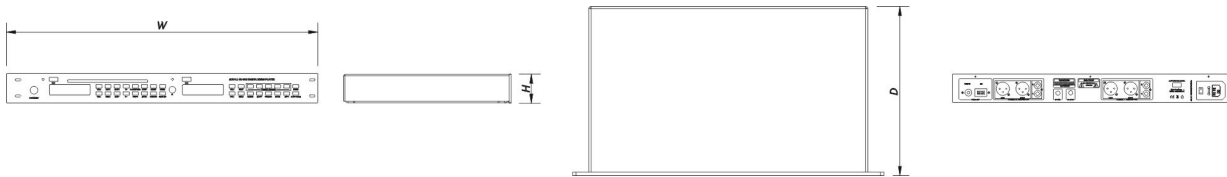

INTEGRAL-AS1

DAS Audio Group, S.L. - C/ Islas Baleares 24 - 46988
Fuente del Jarro - Valencia - Spain - Tel. +34961340860
Updated (DD/MM/YYYY): 04/09/2024

Dimensions-Weight

Dimensions (H x W x D)	45 x 483 x 255 mm 1,8 x 19,0 x 10,0 in
Net Weight	2,0 kg (5,1 lb)

Shipping

Carton Dimensions (H x W x D)	130 x 525 x 380 mm 5,1 x 20,7 x 14,9 in
Shipping Weight	3,0 kg (6,8 lb)

DIMENSIONS

ORDERING INFORMATION

Model	Description	P/N
System		
INTEGRAL-AS1		10721049

INTEGRAL-AS1