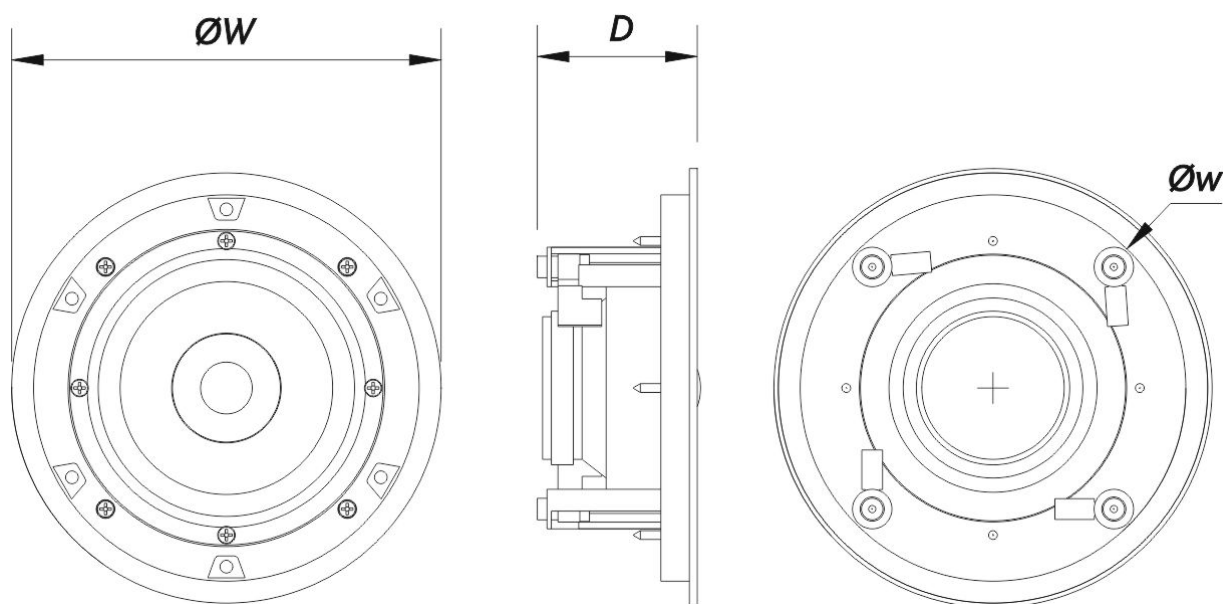

# DECO-5

Cut Out Diameter	181 mm (7,2 in)
Depth	75 mm (3,0 in)
Dimensions ( H x W x D )	205 x 205 x 75 mm 8,0 x 8,0 x 3,0 in
Net Weight	0,7 kg ( 1,5 lb )

### DIMENSIONS