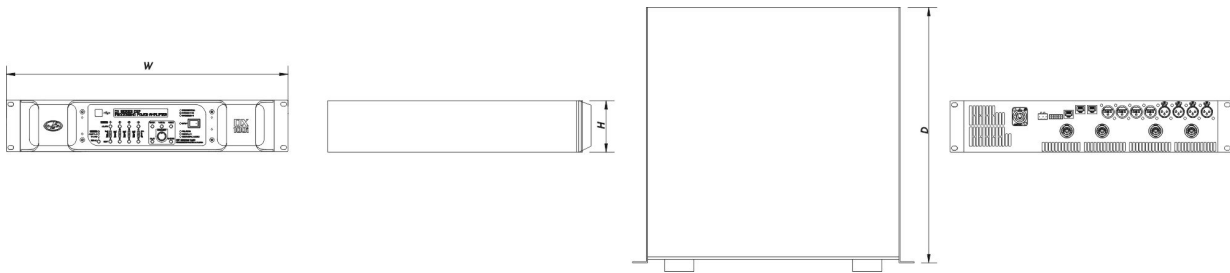

Audiosignal Loop Through	4 x Male XLR
Speaker Output Connector	4 x speakON
Current Draw 230 V / 115 V	7.5 A / 15.0 A
Certification Number	NRTL: NA201811002, CNEMKO: NA201811002

Abmessungen-Gewicht

Abmessungen (H x B x T)	88 x 485 x 425 mm 3,5 x 19,0 x 16,7 in
Nettogewicht	10,9 kg (24,0 lb)

Versand

Verpackungsabmessungen (H x W x D)	250 x 610 x 600 mm 9,8 x 24,0 x 23,6 in
Verpackungsgewicht	12,4 kg (27,3 lb)

ABMESSUNGEN

BESTELLINFORMAT IONEN

Modell	Beschreibung	P/N

DX-1001-230

DAS Audio Group, S.L. - C/ Islas Baleares 24 - 46988
Fuente del Jarro - Valencia - Spain - Tel. +34961340860
Updated (DD/MM/YYYY): 05/08/2024