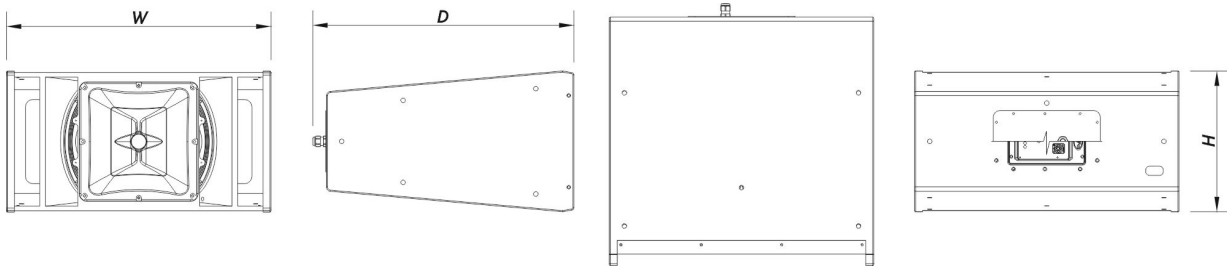

Dimensions (H x W x D)
370 x 710 x 655 mm
14,6 x 28,0 x 25,7 in

Net Weight
49,0 kg (85,9 lb)

Components

LF Driver
12LQN4C

HF Driver
M-78N

Horn/Waveguide
BCH-9050-7037

Shipping

Shipping Weight
51,5 kg (91,5 lb)

DIMENSIONS

ORDERING INFORMATION

Model	Description	P/N

System

HQ-212.95-CX		10432181

Replacement Parts

HQ-212.95-CX

DAS Audio Group, S.L. - C/ Islas Baleares 24 - 46988
Fuente del Jarro - Valencia - Spain - Tel. +34961340860
Updated (DD/MM/YYYY): 16/04/2025