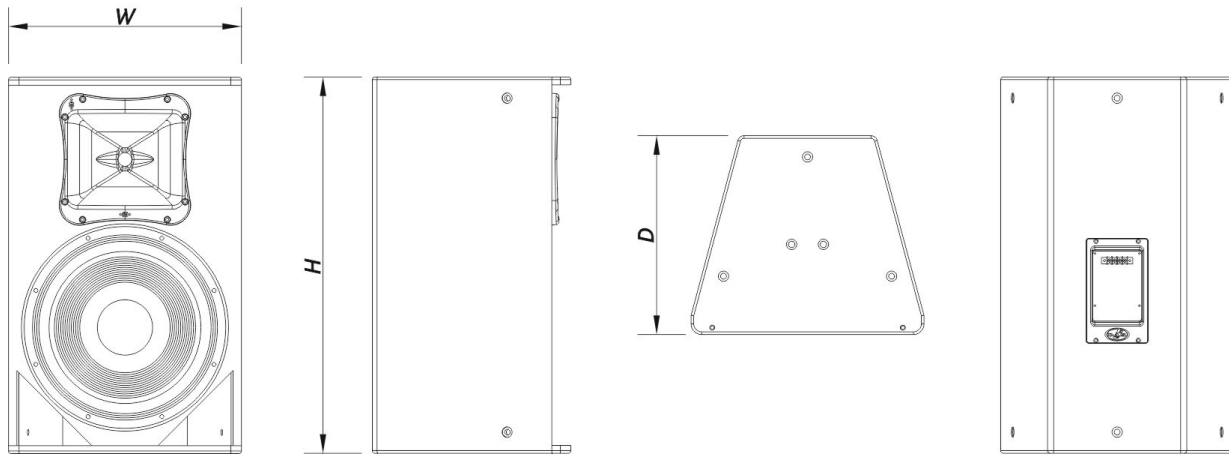

ORDERING INFORMATION

Model	Description	P/N
System		
ARTEC-315.64		10423829
Replacement Parts		
15MI	Cone Transducer	10214290
BC-614	Horn	30006443
F-AR315	Filter	30006593
GM-15MI	Recone Kit	20208270
GM-M34	Diaphragm	20205060
LAMP-F-21	Lamp	30000535
M-34	Compression Driver	10207080
Accessories		
ANL-2	Rigging Accessories	10101020

ARTEC-315.64

DAS Audio Group, S.L. - C/ Islas Baleares 24 - 46988
Fuente del Jarro - Valencia - Spain - Tel. +34961340860
Updated (DD/MM/YYYY): 17/01/2025