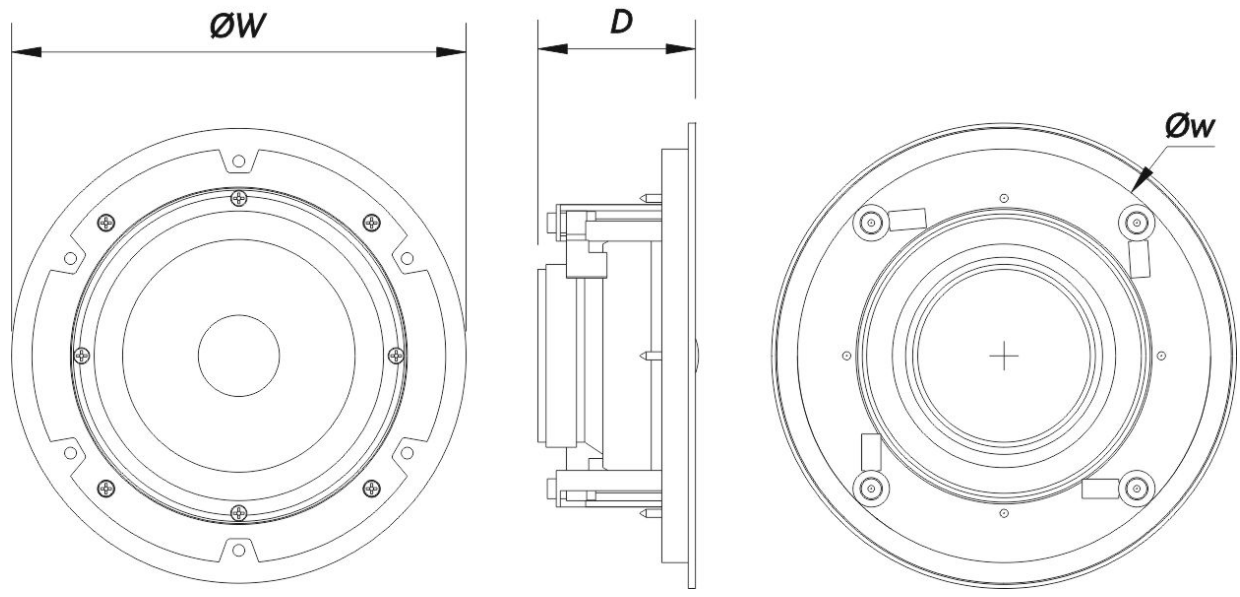

Connectors

Audio Input Connector	Spring Terminals
Audio Output Connector	Spring Terminals

Enclosure

Enclosure Geometry	Round
Color	White

DECO-6

Cut Out Diameter	210 mm (8,3 in)
Depth	80 mm (3,2 in)
Dimensions (H x W x D)	230 x 230 x 80 mm 9,0 x 9,0 x 3,2 in
Net Weight	1,2 kg (2,6 lb)

Shipping

Carton Dimensions (H x W x D)	270 x 250 x 390 mm 10,6 x 9,8 x 15,4 in
Shipping Weight	1,4 kg (3,0 lb)

DIMENSIONS

ORDERING

Model	Description	P/N
-------	-------------	-----

DECO-6

DAS Audio Group, S.L. - C/ Islas Baleares 24 - 46988
 Fuente del Jarro - Valencia - Spain - Tel. +34961340860
 Updated (DD/MM/YYYY): 04/12/2024