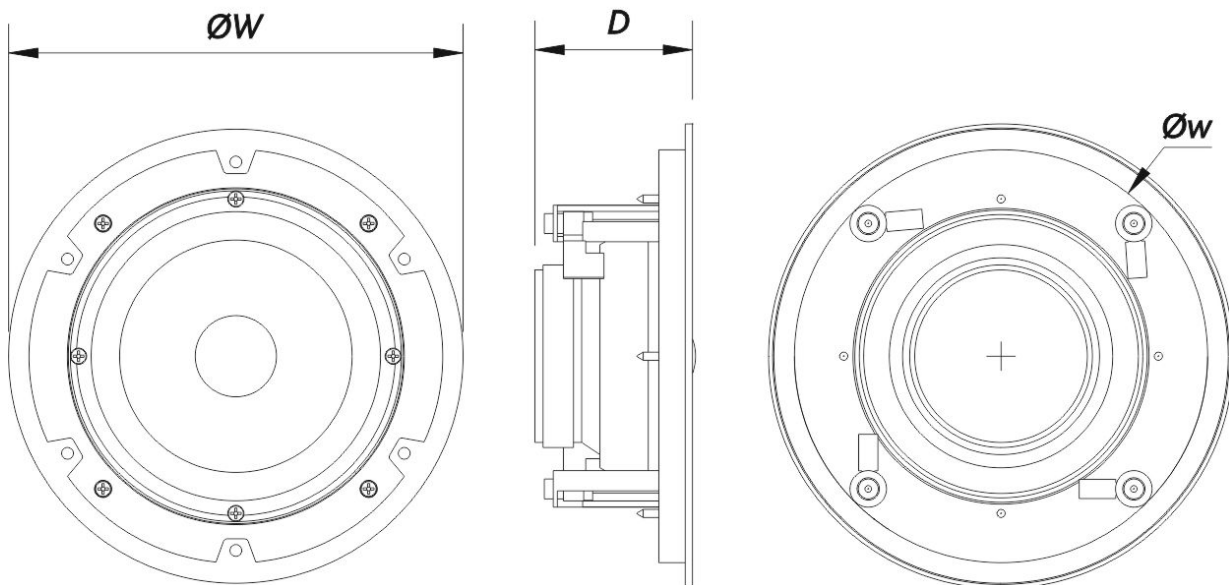

Connectors

Audio Input Connector	Spring Terminals
Audio Output Connector	Spring Terminals

DECO-6

Enclosure

Enclosure Geometry	Round
Color	White
Cut Out Diameter	210 mm (8,3 in)
Dimensions (H x W x D)	230 x 230 x 80 mm 9,0 x 9,0 x 3,2 in
Net Weight	1,2 kg (2,6 lb)

Shipping

Carton Dimensions (H x W x D)	270 x 250 x 390 mm 10,6 x 9,8 x 15,4 in
Shipping Weight	1,4 kg (3,0 lb)

DIMENSIONS

DECO-6

**ORDERING
INFORMATION**

Model	Description	P/N
System		
DECO-6		10213202
Accessories		
GR-DC6	Installation & Stacking Acc.	20220501