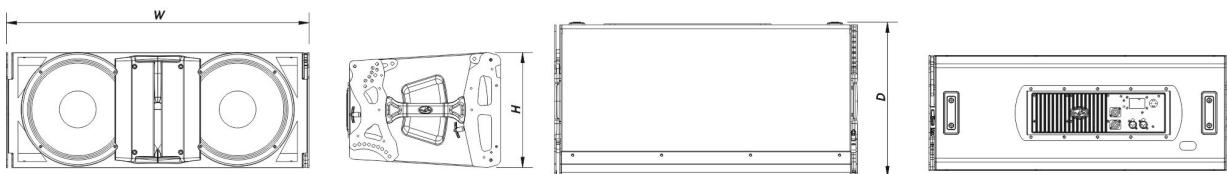

Rigging	Captive Rigging System
Finish	ISO-flex Paint
Color	Black
Dimensions (H x W x D)	325 x 855 x 435 mm 12,8 x 33,7 x 17,1 in
Net Weight	41,0 kg (90,4 lb)

Components

LF Driver	12MI4
MF Driver	12MI4
HF Driver	M-75
Horn/Waveguide	BPS-120EV00

Shipping

Carton Dimensions (H x W x D)	470 x 275 x 480 mm 18,5 x 10,8 x 18,9 in
Shipping Weight	43,5 kg (95,9 lb)

DIMENSIONS

Model	Description	P/N

EVENT-212.120A

DAS Audio Group, S.L. - C/ Islas Baleares 24 - 46988
Fuente del Jarro - Valencia - Spain - Tel. +34961340860
Updated (DD/MM/YYYY): 23/01/2025