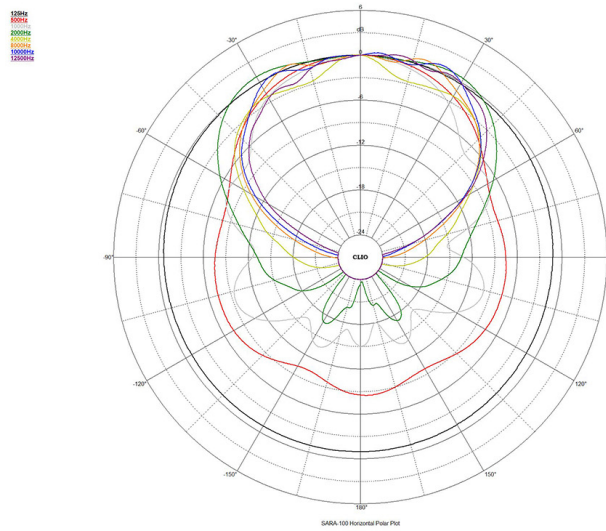

FRAME-AX-SARA	Rigging Accessories	10106104
JP-SARA	Rigging Accessories	10102958
PICKUP-AX-SARA	Rigging Accessories	10106105
FUN-4-SARA-MK2	Transport Accessories	10103910
GS-PL-SARA	Transport Accessories	10113332
PL-SARA-MK2	Transport Accessories	15000178
TOP-PL-SARA	Transport Accessories	10113331

PERFORMANCE DATA

Horizontal Polar Plot

SARA-100

DAS Audio Group, S.L. - C/ Islas Baleares 24 - 46988
Fuente del Jarro - Valencia - Spain - Tel. +34961340860
Updated (DD/MM/YYYY): 08/06/2026