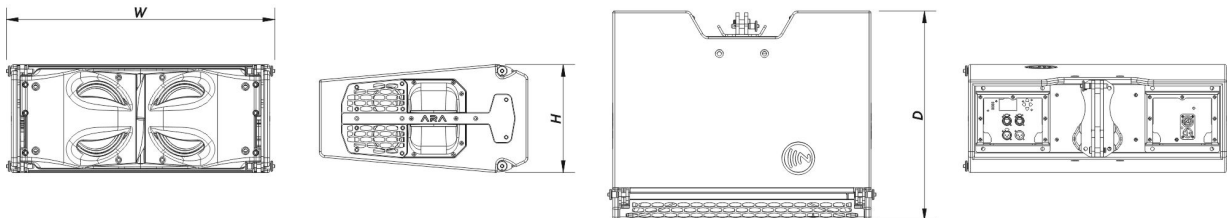

Enclosure

Enclosure Construction	Birch Plywood
Enclosure Geometry	Trapezoidal 10°
Rigging	Captive Rigging System
Finish	ISO-flex Paint
Color	Black
IP Rating	IP43
Dimensions (H x W x D)	265 x 655 x 515 mm 10,5 x 26,0 x 20,3 in
Net Weight	34,0 kg (75,0 lb)

Components

MF Driver	8GXN4
HF Driver	M-78N

DIMENSIONS

SARA-100

DAS Audio Group, S.L. - C/ Islas Baleares 24 - 46988
Fuente del Jarro - Valencia - Spain - Tel. +34961340860
Updated (DD/MM/YYYY): 08/06/2026