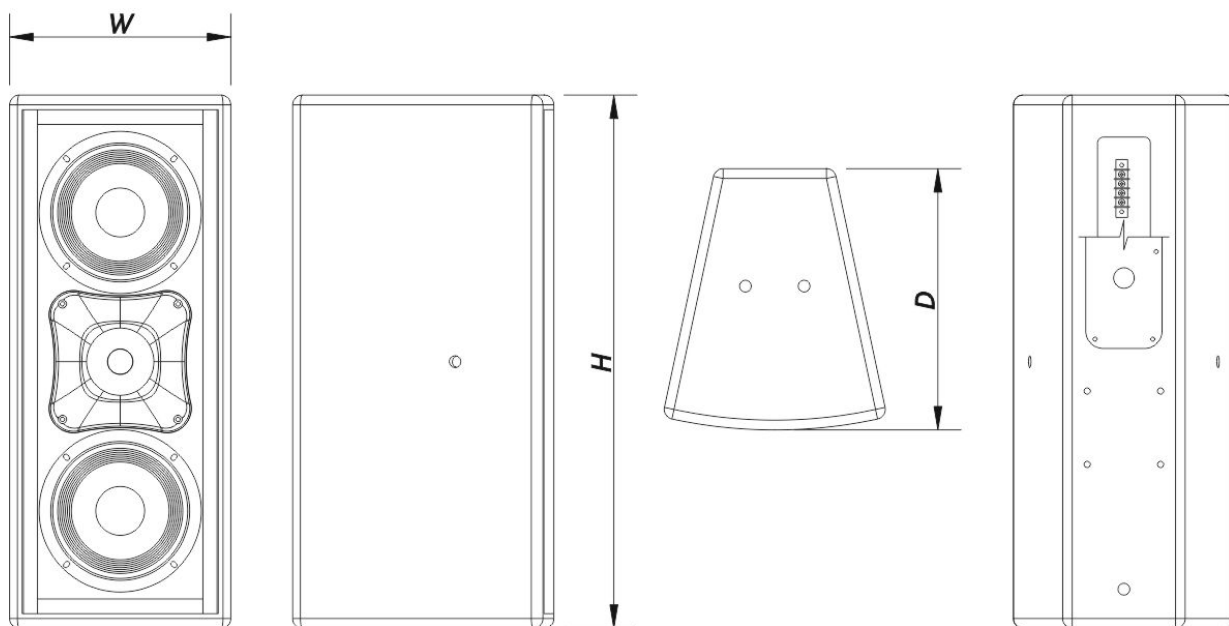

ORDERING INFORMATION

Model	Description	P/N
System		
WR-8826-TCX		10428030
Replacement Parts		
6B	Cone Transducer	20208260
BC-88	Horn	30003945
F-WR8826	Filter	30005704
M-1	Transducer	20208250
Accessories		
ANL-2	Rigging Accessories	10101020
AX-SPG1	Installation & Stacking Acc.	10105050

WR-8826-TCX

DAS Audio Group, S.L. - C/ Islas Baleares 24 - 46988
Fuente del Jarro - Valencia - Spain - Tel. +34961340860
Updated (DD/MM/YYYY): 17/01/2025

SOUND WITH SOUL